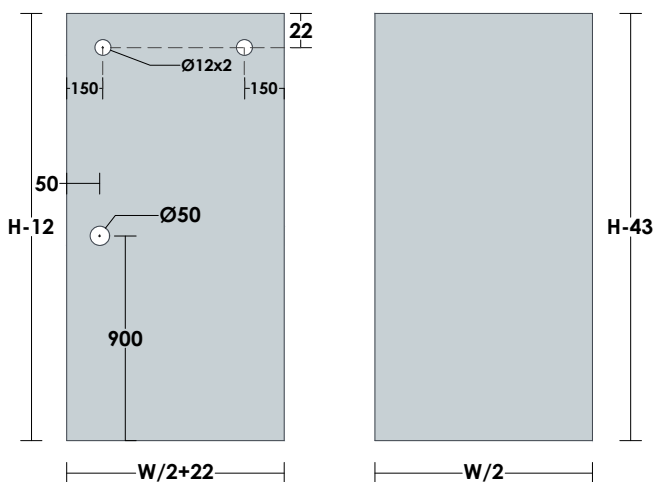

GLASS PREPARATION