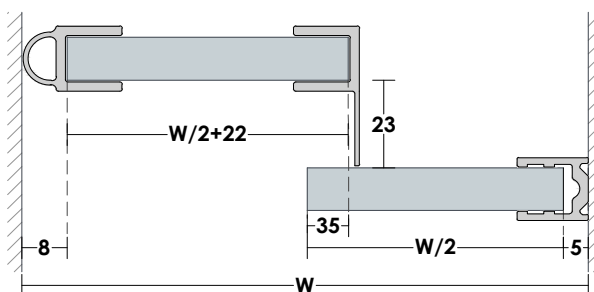

TOP VIEW DETAIL