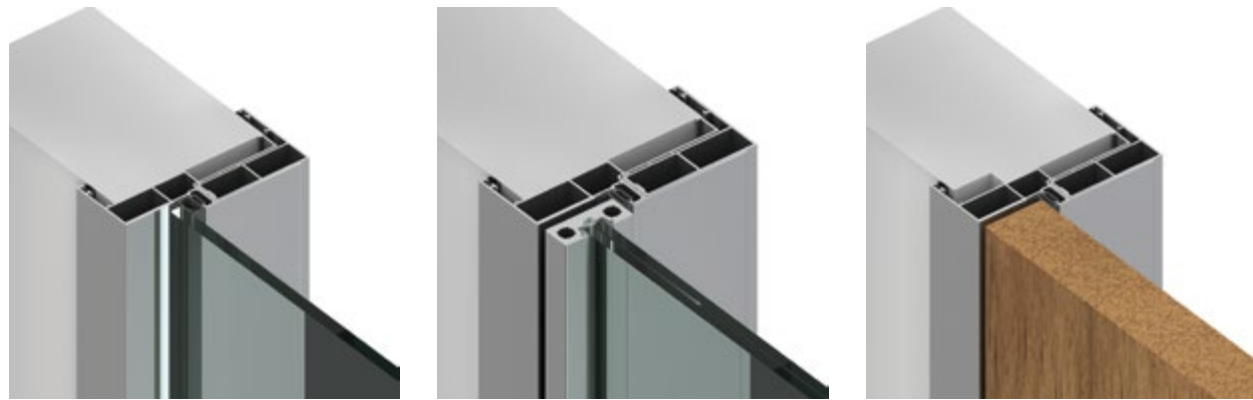

Full frame doors

Matic

No need to full sacrifice comfort for luxury. This is what makes Matic a best pick among full frame doors. Concealed pivot function with easy installation and compatibility with 6mm to 8mm glass thickness, Matic makes your place look premium. Available also with magnetic lock.

premium

Matic

Thilla

Ideal for large spaces with locking and hidden pivot function.
Thilla system is compatible with any type of Premium's Frames.

Zeno

A door frame embracing the wall which can be up to 16cm thickness. Zeno can be full frame pivoted, frameless hinged or even wooden coated with 3D hinge function. Choose yours among different colors and types of glass and wood.