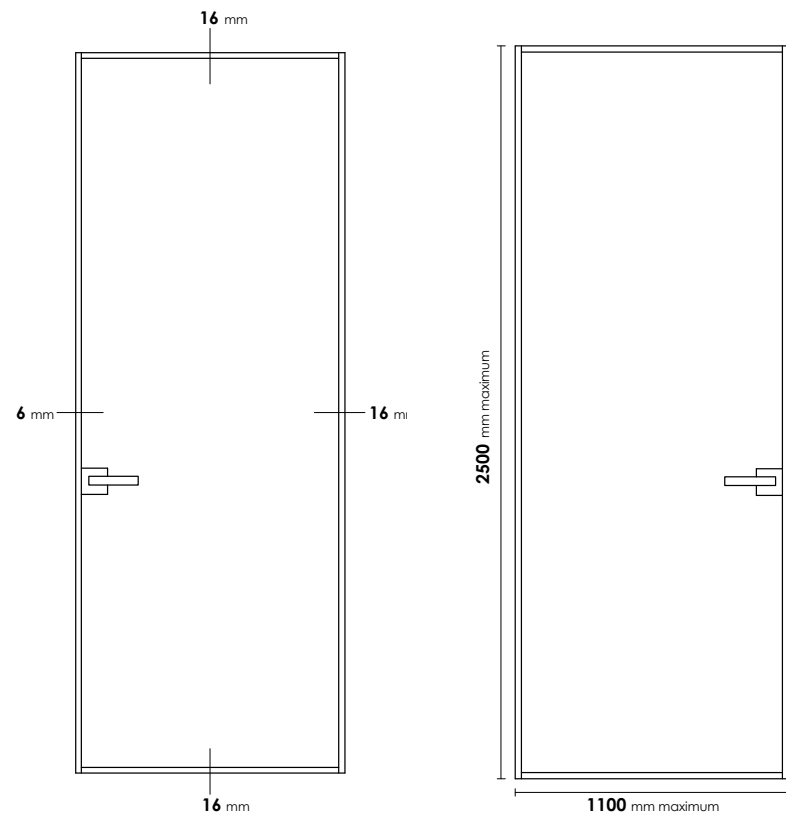

Full frame doors

Matic

No need to full sacrifice comfort for luxury. This is what makes Matic a best pick among full frame doors. Concealed pivot function with easy installation and compatibility with 6mm to 8mm glass thickness, Matic makes your place look premium. Available also with magnetic lock.

premium

Matic

Thilla

Ideal for large spaces with locking and hidden pivot function.
Thilla system is compatible with any type of Premium's Frames.

Zeno

A door frame embracing the wall which can be up to 16cm thickness. Zeno can be full frame pivoted, frameless hinged or even wooden coated with 3D hinge function. Choose yours among different colors and types of glass and wood.