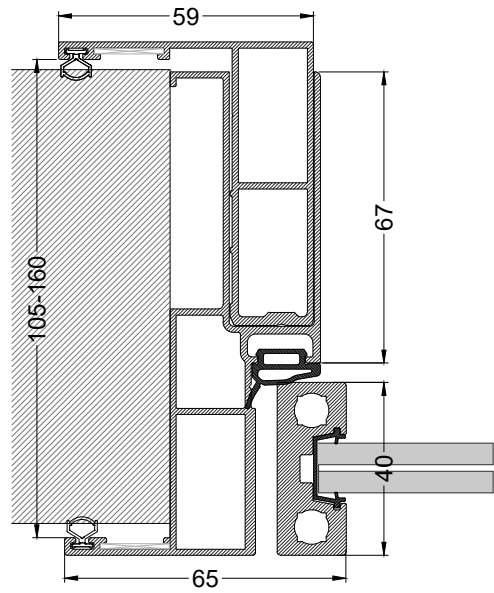

premium

Matic

Thilla

Ideal for large spaces with locking and hidden pivot function.
Thilla system is compatible with any type of Premium's Frames.

Zeno

A door frame embracing the wall which can be up to 16cm thickness. Zeno can be full frame pivoted, frameless hinged or even wooden coated with 3D hinge function. Choose yours among different colors and types of glass and wood.