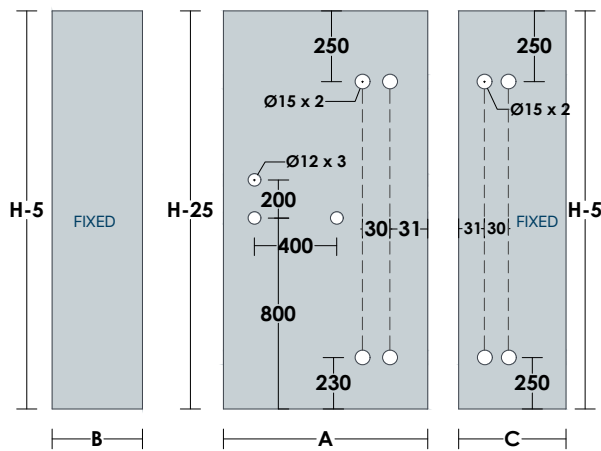

GLASS PREPARATION