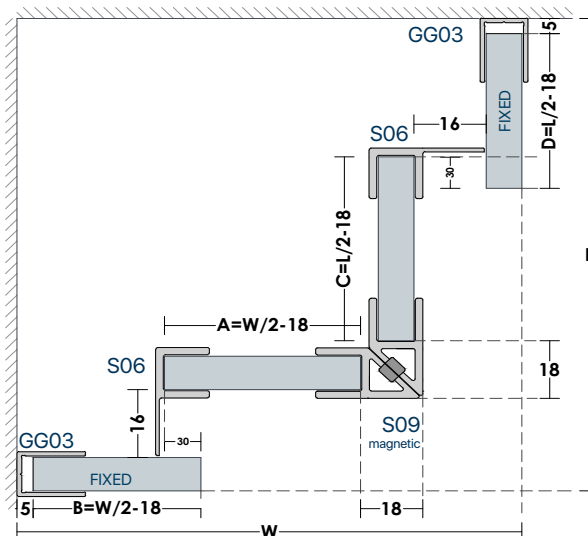

OPTIONAL KNOBS ► 74 - 75

**GLASS PREPARATION**

TOP VIEW DETAIL

SA02 CABIN

•OPTIONAL **U** GG09 for **10mm** Glass Thickness

OPTIONAL KNOBS ▶ 74 - 75

GLASS PREPARATION

TOP VIEW DETAIL

SHOWER CABIN SERIES | **A0**

A03 CABIN

•OPTIONAL **U** GG15,GG14, GG19 for **8mm** Glass Thickness

OPTIONAL KNOBS ▶ 73, 76-79

OPTIONAL HINGES ▶ 60-66

**GLASS PREPARATION**

TOP VIEW DETAIL

A04 CABIN