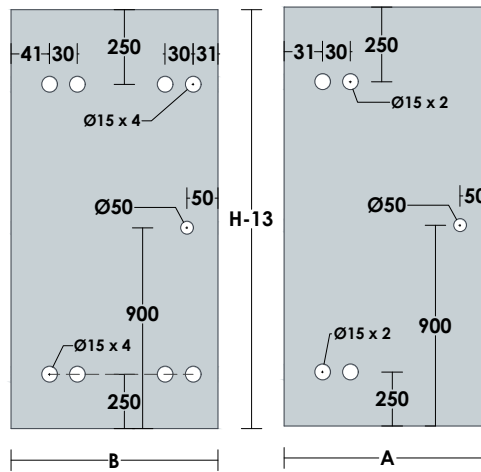

GLASS PREPARATION