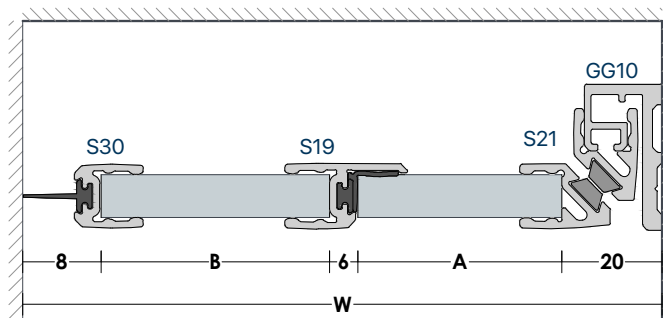

- 1 x GG10
- 2 x SH45 (Optional)
- 2 x SH46 (Optional)
- 2 x S30
- 1 x S21
- 1 x S19
- 2 x DK06 (Optional)

OPTIONAL KNOBS ▶ 74 - 75
OPTIONAL HINGES ▶ 60-65

GLASS PREPARATION