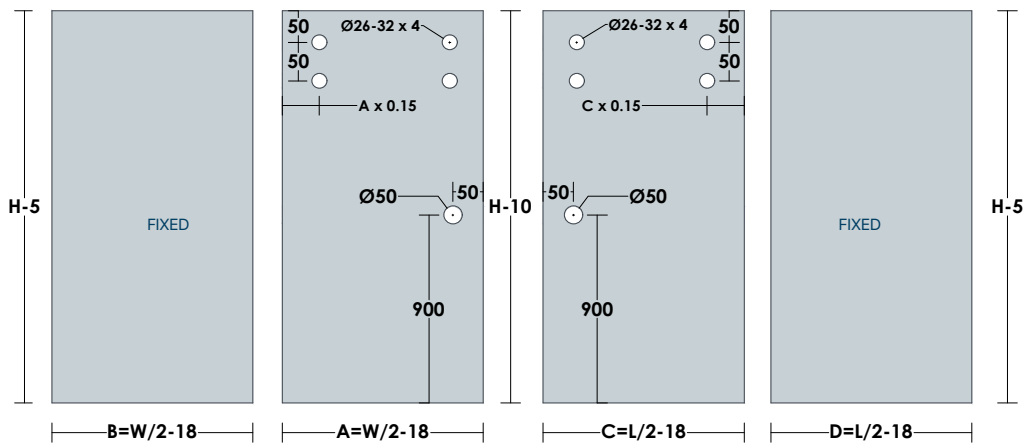

OPTIONAL KNOBS ► 74 - 75

**GLASS PREPARATION**

TOP VIEW DETAIL

SA02 CABIN

•OPTIONAL **U** GG09 for **10mm** Glass Thickness

OPTIONAL KNOBS ▶ 74 - 75

GLASS PREPARATION

TOP VIEW DETAIL