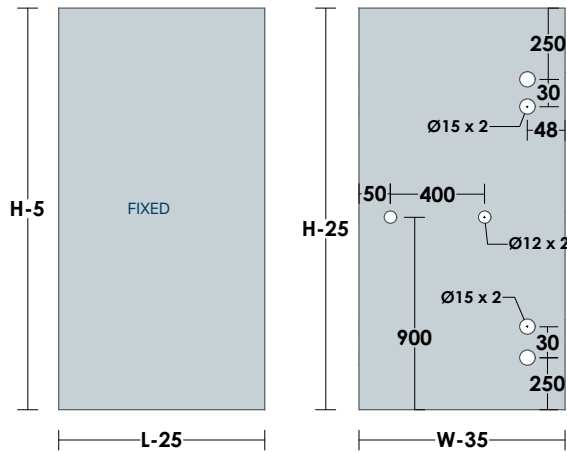

SHOWER CABIN SERIES | **A0**

A03 CABIN

•OPTIONAL **U** GG15,GG14, GG19 for **8mm** Glass Thickness

OPTIONAL KNOBS ▶ 73, 76-79

OPTIONAL HINGES ▶ 60-66

**GLASS PREPARATION**

TOP VIEW DETAIL

A04 CABIN