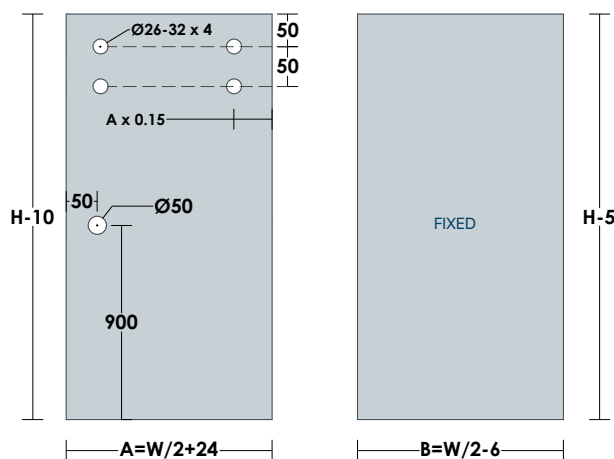

GLASS PREPARATION

TOP VIEW DETAIL