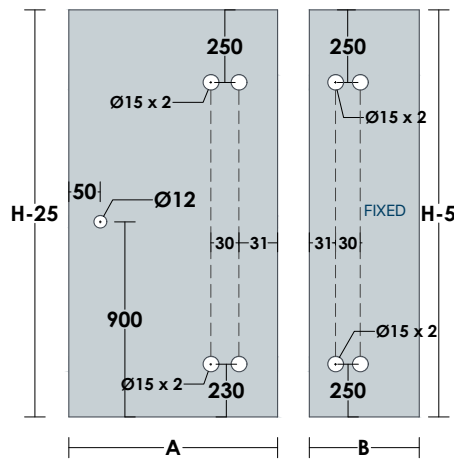

**B02 CABIN**

•OPTIONAL **U** GG15,GG14, GG19 for **8mm** Glass Thickness  
GG03 for **10mm** Glass Thickness

Alu - PVC  
PVC

OPTIONAL KNOBS ▶ 73, 76-79  
OPTIONAL HINGES ▶ 60-66

**GLASS PREPARATION**

**TOP VIEW DETAIL**

**B05 CABIN**

•OPTIONAL **U** GG15,GG14, GG19 for **8mm** Glass Thickness  
GG03 for **10mm** Glass Thickness

OPTIONAL KNOBS ▶ 73, 76-79  
OPTIONAL HINGES ▶ 60-66

**GLASS PREPARATION**

TOP VIEW DETAIL

SHOWER CABIN