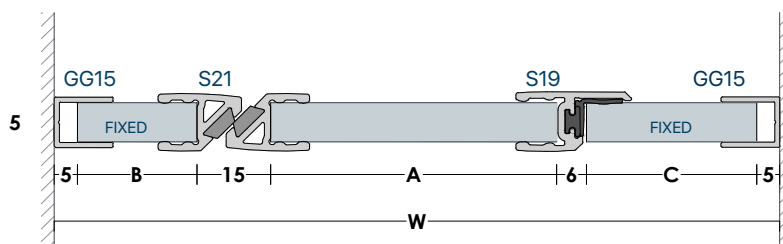

**B01 CABIN**

•OPTIONAL **U** GG15,GG14, GG19 for **8mm** Glass Thickness | Alu - PVC  
GG03 for **10mm** Glass Thickness | PVC

OPTIONAL KNOBS ▶ 73, 76-79  
OPTIONAL HINGES ▶ 60-66

**GLASS PREPARATION**

TOP VIEW DETAIL

**B02 CABIN**

•OPTIONAL **U** GG15,GG14, GG19 for **8mm** Glass Thickness  
GG03 for **10mm** Glass Thickness

Alu - PVC  
PVC

OPTIONAL KNOBS ▶ 73, 76-79  
OPTIONAL HINGES ▶ 60-66

**GLASS PREPARATION**

**TOP VIEW DETAIL**