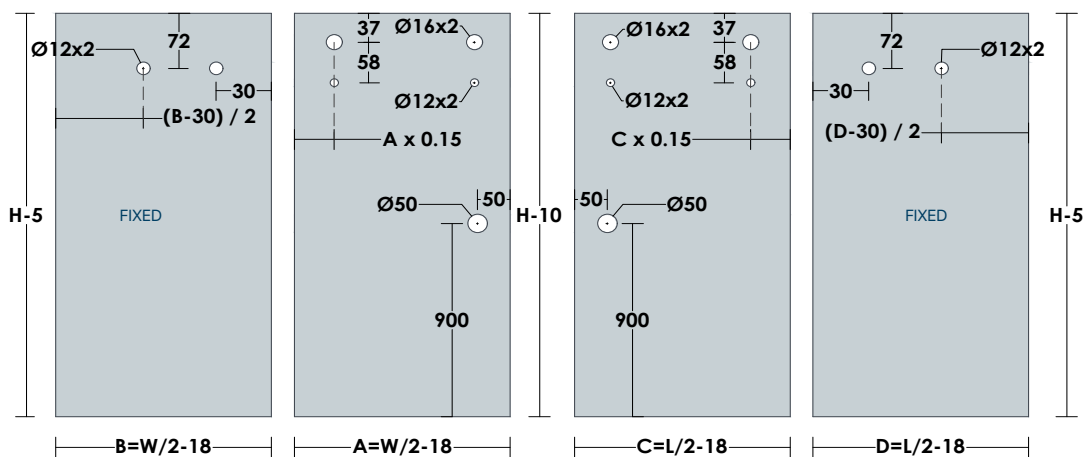

GLASS PREPARATION

TOP VIEW DETAIL