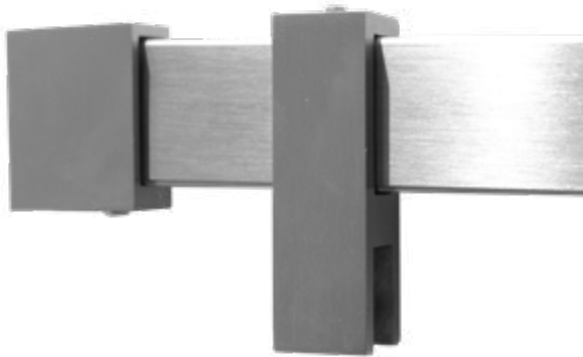

OPTIONAL KNOBS ▶ 74 - 75

OPTIONAL HINGES ▶ 60-65

A16 CABIN

SHOWER CABIN

GLASS PREPARATION

TOP VIEW DETAIL

SHOWER CABIN SERIES | **BO**

SHOWER CABIN