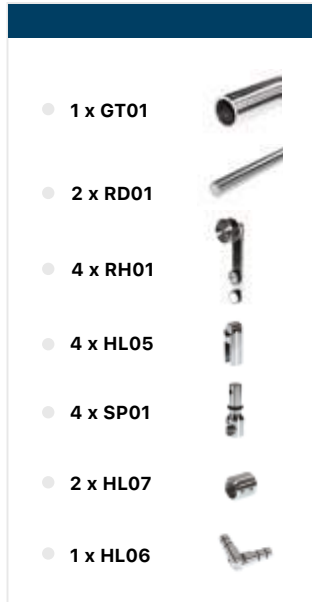

•OPTIONAL **U** GG09 for **10mm** Glass Thickness

OPTIONAL KNOBS ▶ 74 - 75

GLASS PREPARATION

TOP VIEW DETAIL