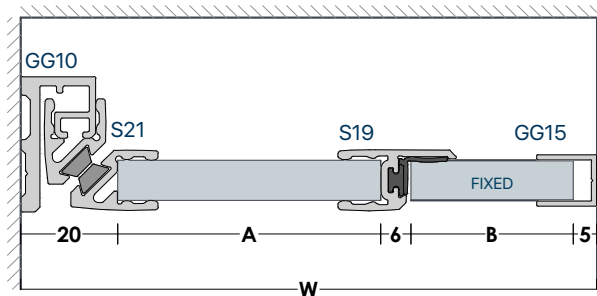

**B05 CABIN**

•OPTIONAL **U** GG15,GG14, GG19 for **8mm** Glass Thickness  
GG03 for **10mm** Glass Thickness

OPTIONAL KNOBS ▶ 73, 76-79  
OPTIONAL HINGES ▶ 60-66

**GLASS PREPARATION**

TOP VIEW DETAIL

SHOWER CABIN