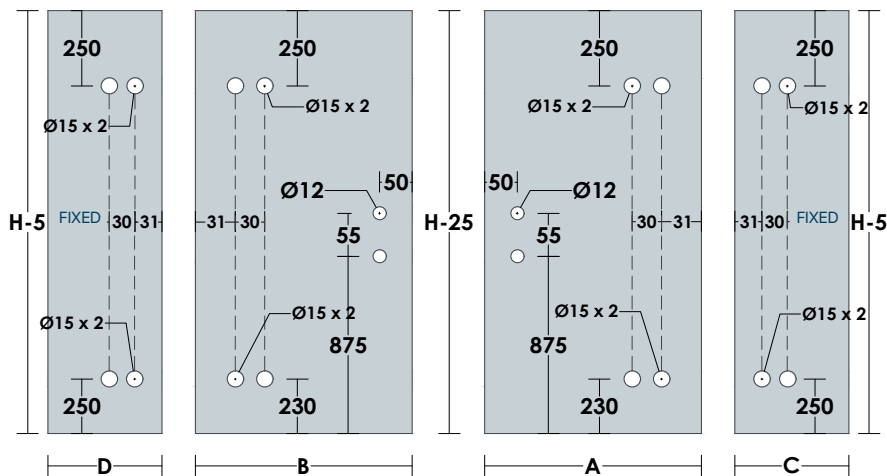

GLASS PREPARATION

TOP VIEW DETAIL