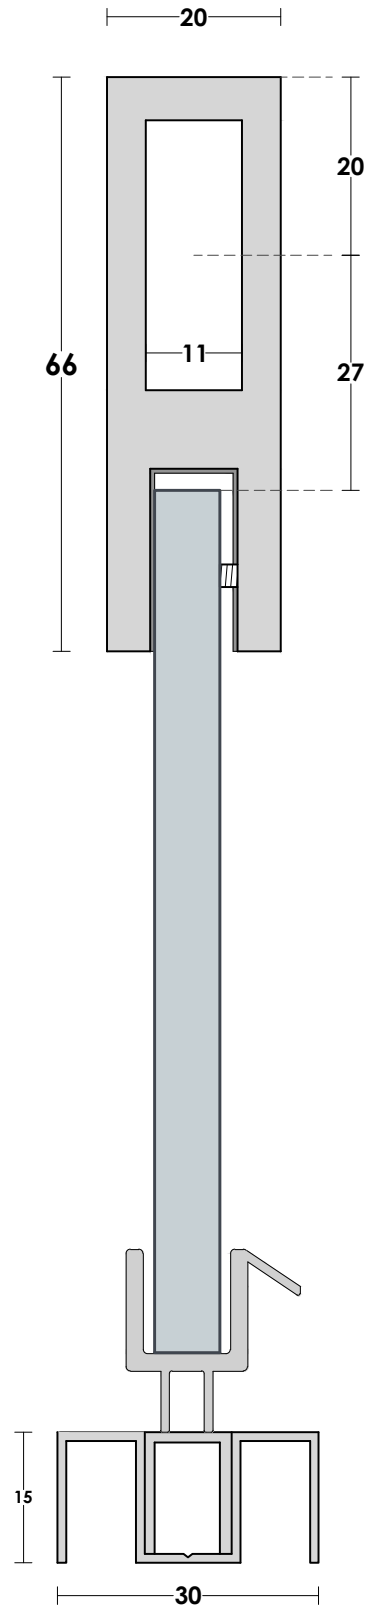

SHOWER CABIN SERIES | **SN**

SHOWER CABIN

SN01 CABIN

•OPTIONAL **U** GG15,GG14 for **8mm** Glass Thickness  
GG03 for **10mm** Glass Thickness

1 x PCA SN - Kit

- 2 x RH18 
- 2 x RH18B 
- 2 x HL39 
- 2 x HL34 
- 2 x SP14 

OPTIONAL KNOBS ► 74 - 75

GLASS PREPARATION

TOP VIEW DETAIL

SN02 CABIN

•OPTIONAL **U** GG15,GG14 for **8mm** Glass Thickness  
GG03 for **10mm** Glass Thickness

2 x PCA SN - Kit

- 2 x RH18 
- 2 x RH18B 
- 2 x HL39 
- 2 x HL34 
- 2 x SP14 

SHOWER CABIN SERIES | **A0**

A03 CABIN

•OPTIONAL **U** GG15,GG14, GG19 for **8mm** Glass Thickness

OPTIONAL KNOBS ▶ 73, 76-79

OPTIONAL HINGES ▶ 60-66

**GLASS PREPARATION**

TOP VIEW DETAIL

A04 CABIN

OPTIONAL KNOBS ▶ 74 - 75

OPTIONAL HINGES ▶ 60-65

A16 CABIN

SHOWER CABIN

GLASS PREPARATION

TOP VIEW DETAIL

SHOWER CABIN SERIES | **BO**

SHOWER CABIN