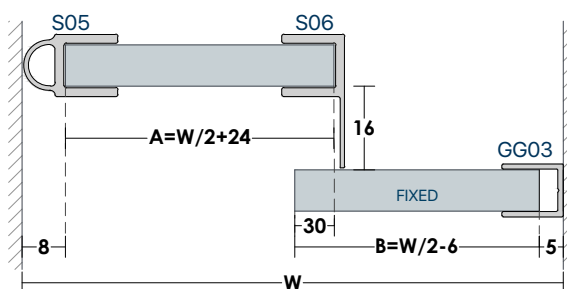

•OPTIONAL **U** GG09 for **10mm** Glass Thickness

OPTIONAL KNOBS ► 74 - 75

GLASS PREPARATION

TOP VIEW DETAIL