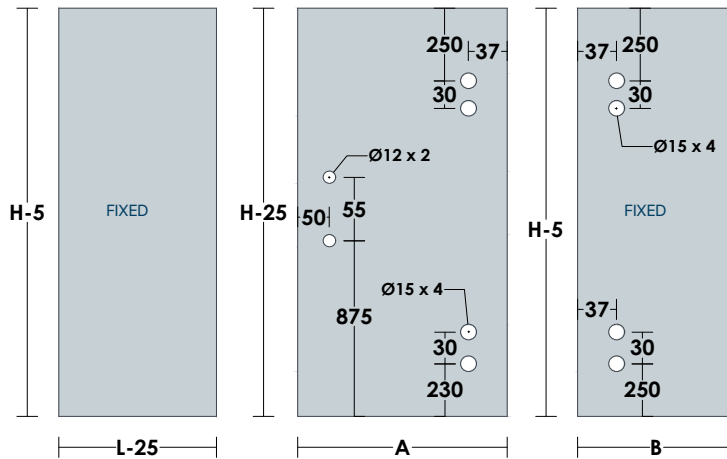

TOP VIEW DETAIL