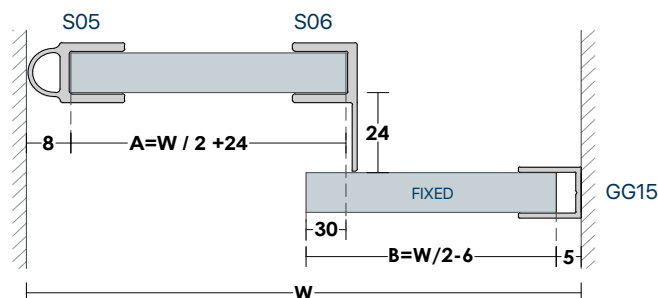

OPTIONAL KNOBS ► 74 - 75

GLASS PREPARATION

TOP VIEW DETAIL

SN02 CABIN

•OPTIONAL **U** GG15,GG14 for **8mm** Glass Thickness  
GG03 for **10mm** Glass Thickness

2 x PCA SN - Kit

- 2 x RH18 
- 2 x RH18B 
- 2 x HL39 
- 2 x HL34 
- 2 x SP14 