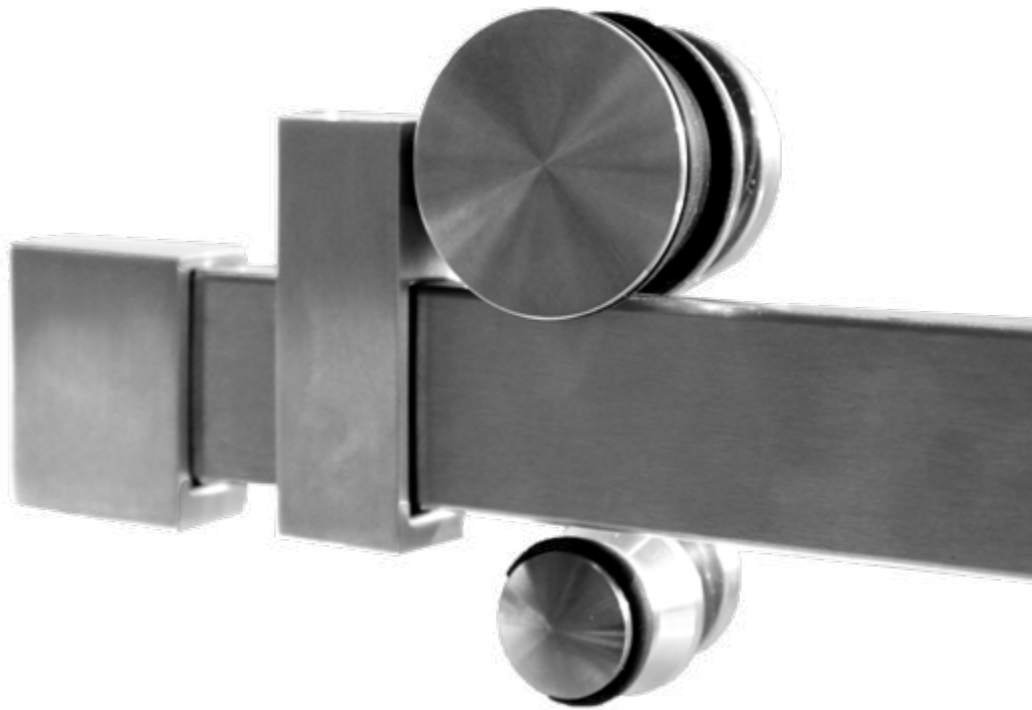

SHOWER CABIN SERIES | **SN**

SHOWER CABIN

SN01 CABIN

•OPTIONAL **U** GG15,GG14 for **8mm** Glass Thickness  
GG03 for **10mm** Glass Thickness

1 x PCA SN - Kit

- 2 x RH18 
- 2 x RH18B 
- 2 x HL39 
- 2 x HL34 
- 2 x SP14 