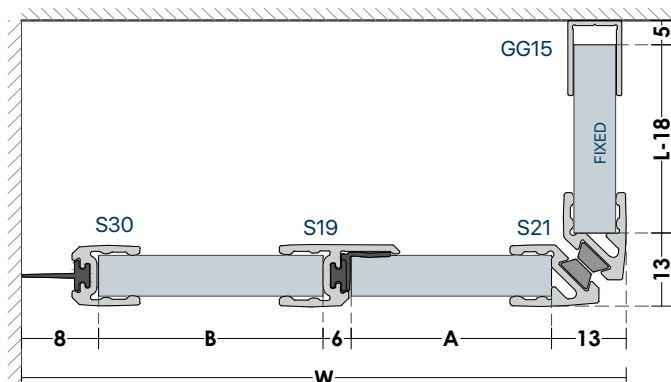

OPTIONAL KNOBS ▶ 74 - 75

OPTIONAL HINGES ▶ 60-65

A16 CABIN

SHOWER CABIN

GLASS PREPARATION

TOP VIEW DETAIL

SHOWER CABIN SERIES | **BO**

SHOWER CABIN

**B01 CABIN**

•OPTIONAL **U** GG15,GG14, GG19 for **8mm** Glass Thickness | Alu - PVC  
GG03 for **10mm** Glass Thickness | PVC

OPTIONAL KNOBS ▶ 73, 76-79  
OPTIONAL HINGES ▶ 60-66

**GLASS PREPARATION**

TOP VIEW DETAIL