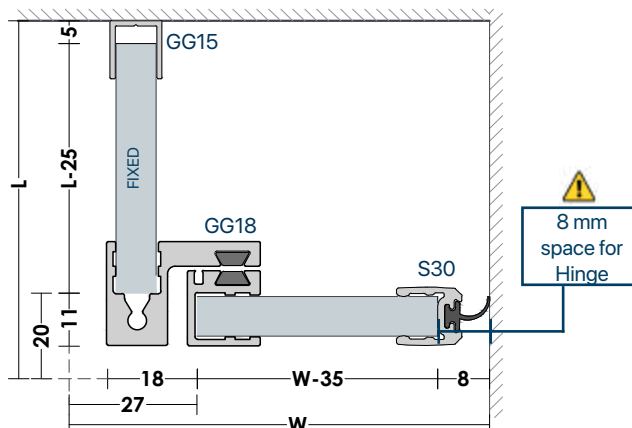

SHOWER CABIN SERIES | **A0**

A03 CABIN

•OPTIONAL **U** GG15,GG14, GG19 for **8mm** Glass Thickness

OPTIONAL KNOBS ▶ 73, 76-79

OPTIONAL HINGES ▶ 60-66

**GLASS PREPARATION**

TOP VIEW DETAIL

A04 CABIN

•OPTIONAL **U** GG15,GG14, GG19 for **8mm** Glass Thickness

OPTIONAL KNOBS ▶ 73, 76-79  
 OPTIONAL HINGES ▶ 60-66

SHOWER CABIN

GLASS PREPARATION

TOP VIEW DETAIL

- 1 x GG10 
- 2 x SH45 (Optional) 
- 2 x SH46 (Optional) 
- 2 x S30 
- 1 x S21 
- 1 x S19 
- 2 x DK06 (Optional) 