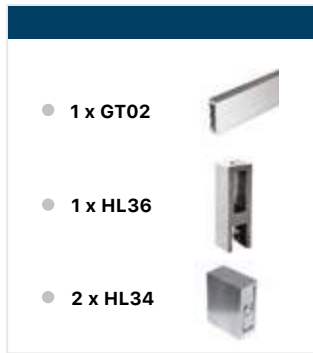

**B02 CABIN**

•OPTIONAL **U** GG15,GG14, GG19 for **8mm** Glass Thickness  
GG03 for **10mm** Glass Thickness

Alu - PVC  
PVC

OPTIONAL KNOBS ▶ 73, 76-79  
OPTIONAL HINGES ▶ 60-66

**GLASS PREPARATION**

**TOP VIEW DETAIL**