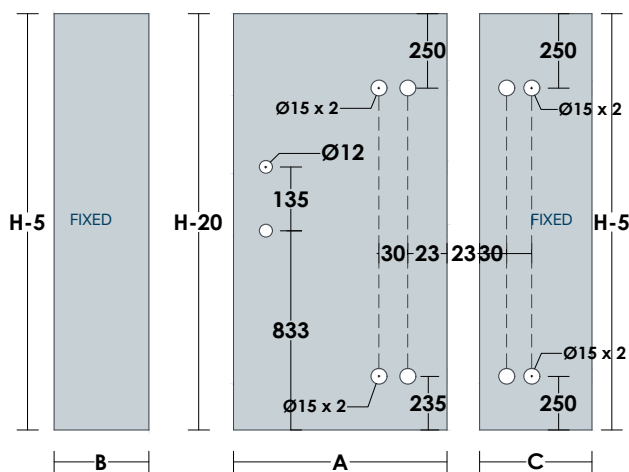

GLASS PREPARATION