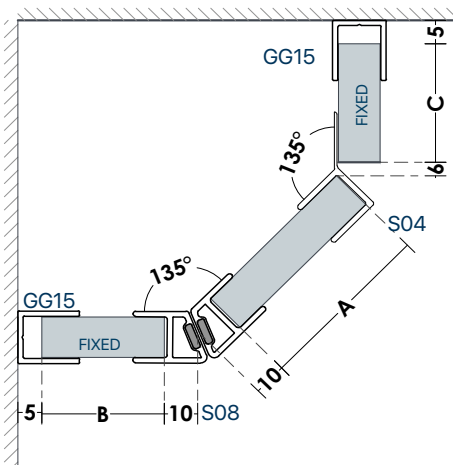

**B01 CABIN**

•OPTIONAL **U** GG15,GG14, GG19 for **8mm** Glass Thickness | Alu - PVC  
GG03 for **10mm** Glass Thickness | PVC

OPTIONAL KNOBS ▶ 73, 76-79  
OPTIONAL HINGES ▶ 60-66

**GLASS PREPARATION**

TOP VIEW DETAIL

**B02 CABIN**

•OPTIONAL **U** GG15,GG14, GG19 for **8mm** Glass Thickness  
GG03 for **10mm** Glass Thickness

Alu - PVC  
PVC

OPTIONAL KNOBS ▶ 73, 76-79  
OPTIONAL HINGES ▶ 60-66

**GLASS PREPARATION**

**TOP VIEW DETAIL**

**B05 CABIN**

•OPTIONAL **U** GG15,GG14, GG19 for **8mm** Glass Thickness  
GG03 for **10mm** Glass Thickness

OPTIONAL KNOBS ▶ 73, 76-79  
OPTIONAL HINGES ▶ 60-66

**GLASS PREPARATION**

TOP VIEW DETAIL

SHOWER CABIN