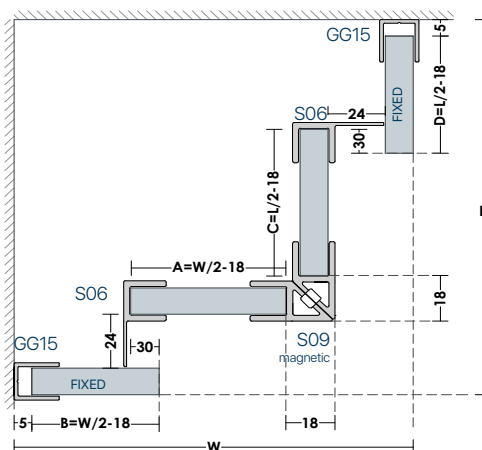

- 1 x FG03 
- 1 x HL35 

- 1 x GT02 
- 1 x GG01 
- 2 x GG15 
- 1 x GG02 
- 1 x S09 
- 2 x S06 
- 2 x FG01 
- 2 x DK08 (Optional) 

OPTIONAL KNOBS ▶ 74 - 75

GLASS PREPARATION

TOP VIEW DETAIL

SA01 CABIN

•OPTIONAL **U** GG09 for **10mm** Glass Thickness

OPTIONAL KNOBS ► 74 - 75

**GLASS PREPARATION**

TOP VIEW DETAIL

SA02 CABIN

•OPTIONAL **U** GG09 for **10mm** Glass Thickness

OPTIONAL KNOBS ▶ 74 - 75

GLASS PREPARATION

TOP VIEW DETAIL

SHOWER CABIN SERIES | **A0**

A03 CABIN

•OPTIONAL **U** GG15,GG14, GG19 for **8mm** Glass Thickness

OPTIONAL KNOBS ▶ 73, 76-79

OPTIONAL HINGES ▶ 60-66

**GLASS PREPARATION**

TOP VIEW DETAIL

A04 CABIN