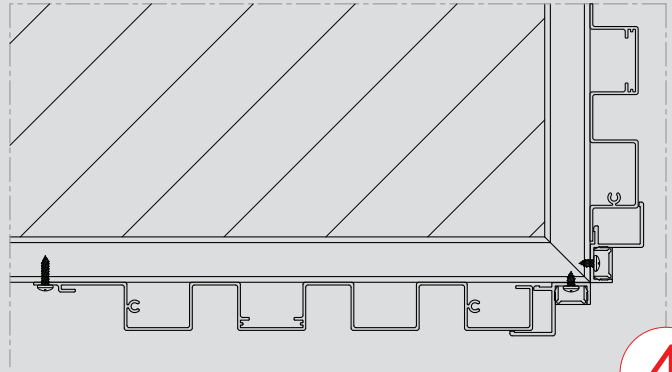

WD-2050

Exterior aesthetics	Flat / linear patterns
Profile depth	20-50 mm
Visible aluminum face width	20/30/40/200 mm
Visible aluminum face gap	20/25/30 mm

Performance

Sound Reduction R_w (C;Ctr) ISO 10140-2	40 (-2;-6) dB
---	---------------

Configurations

Horizontal/vertical fixing typologies
Combination between profiles
Combinations with fixed/integrated led lighting

APPLICATIONS

HORIZONTAL SECTION

1

INTERNAL CORNER

EXTERNAL CORNER

3