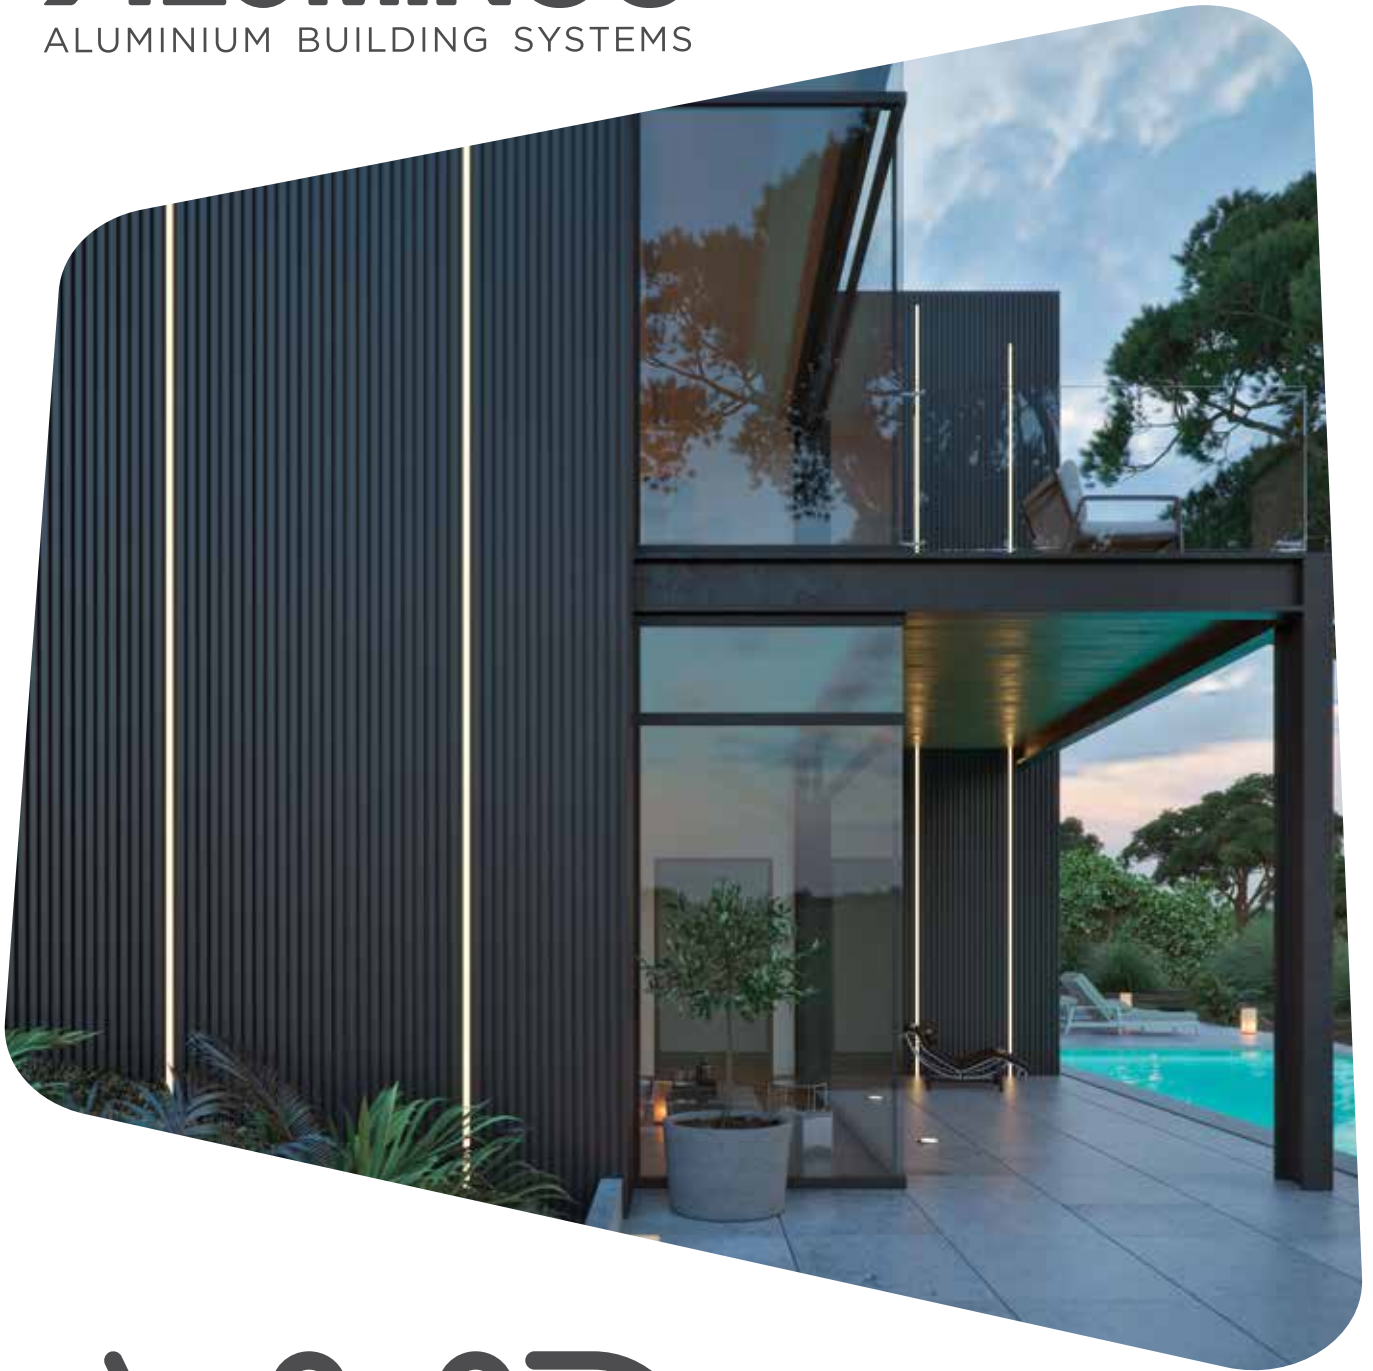

ALUMINCO[®]

ALUMINIUM BUILDING SYSTEMS

Wall&Deco
Cladding Systems

W&D

Wall&Deco
Cladding Systems

CONTEMPORARY **WALL CLADDING** SOLUTIONS

Modern architecture goes far beyond maximum energy efficiency, as it also seeks solutions with style and aesthetics. ALUMINCO in harmony with new trends offers unique systems that make a difference at all levels.

WALL & DECO is ALUMINCO's proposal for particularly modern wall cladding constructions. It is a lightweight system, which provides coverage of large surfaces, applied both to the exterior and interior of buildings, enhancing the overall aesthetics and upgrading the energy levels.

Designed in minimal line and in numerous decorative variants, WDs provide a high degree of freedom in the design process of a space, applying perfectly well in commercial buildings, offices as well as modern residences with a unique style.

A modern building facade featuring dark, vertical slatted panels. A large glass window reflects the sky and trees. The scene is illuminated by warm, ambient lighting, including a glowing rectangular light fixture in the foreground and recessed lights in the wall. A potted tree is visible through the glass door.