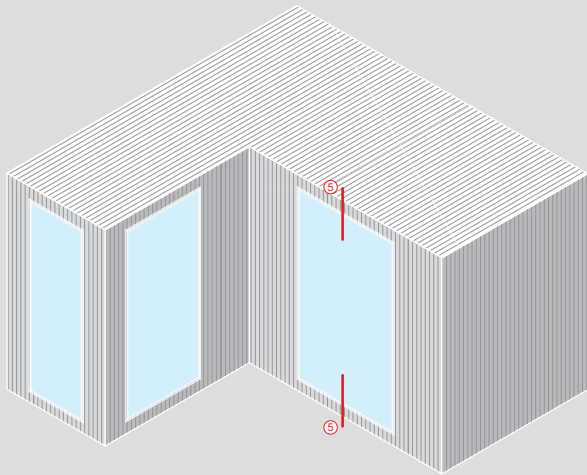

VERTICAL SECTION

5