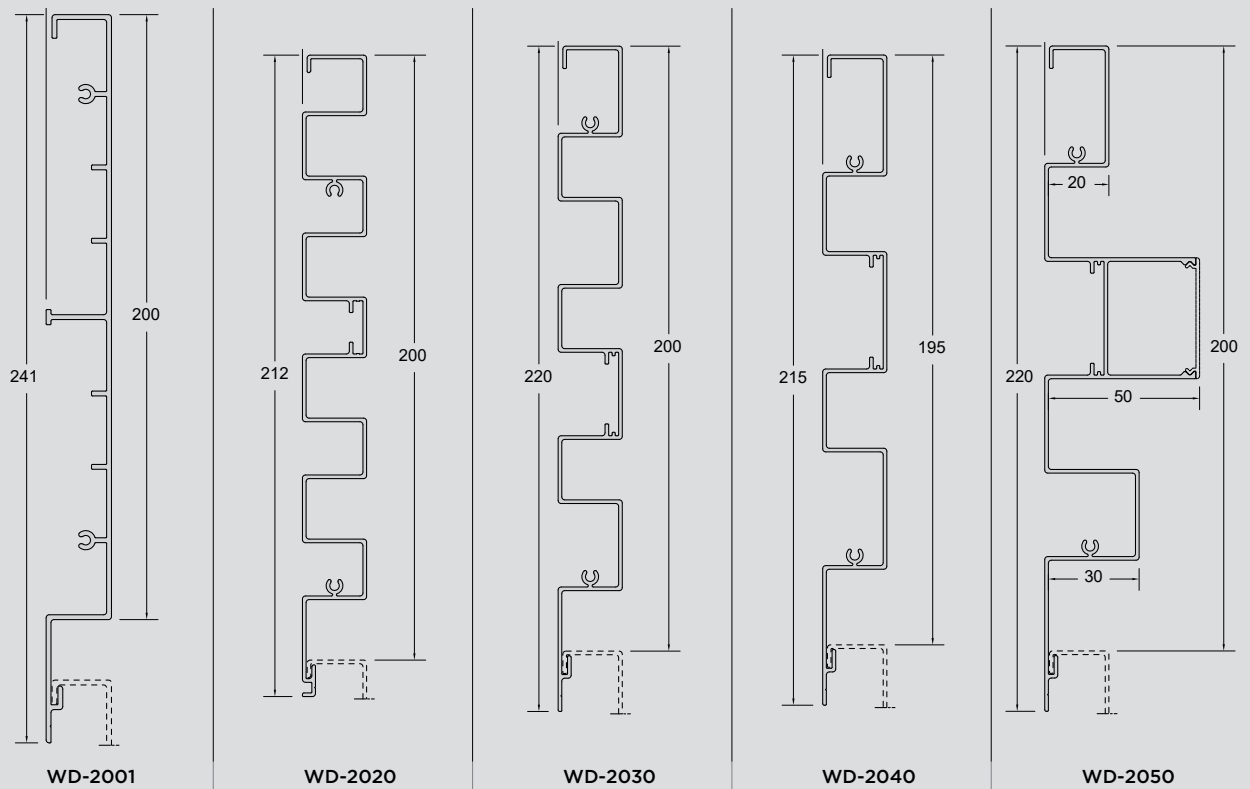

NUMEROUS DECORATIVE OPTIONS

Five designs - constantly increasing - and their combinations are available in multiple colors and finishes to create unlimited personalized options.

Either symmetric or asymmetric, with hollows or flat blades, the various profiles are firmly fixed with one another, offering a stylish result. Furthermore, they can be combined with each other, for even more creative design.

LIGHTING SIGNATURE ON MINIMAL LINES

WD designs enhanced by LED lighting strips, which are perfectly integrated in the aluminium profiles, introduce more dynamism with sharper, more structural lines. The light signature is developing for an even more expressive look.

Placed in sections or along the aluminium bars, the lighting options create a trendsetting scenery which reinterprets the meaning of luxury to exciting effect.

TECHNICAL DATA

CODE

WD-2001

WD-2020

WD-2030

WD-2040

WD-2050

Exterior aesthetics	Flat / linear patterns
Profile depth	20-50 mm
Visible aluminum face width	20/30/40/200 mm
Visible aluminum face gap	20/25/30 mm

Performance

Sound Reduction R_w (C;Ctr) ISO 10140-2	40 (-2;-6) dB
---	---------------