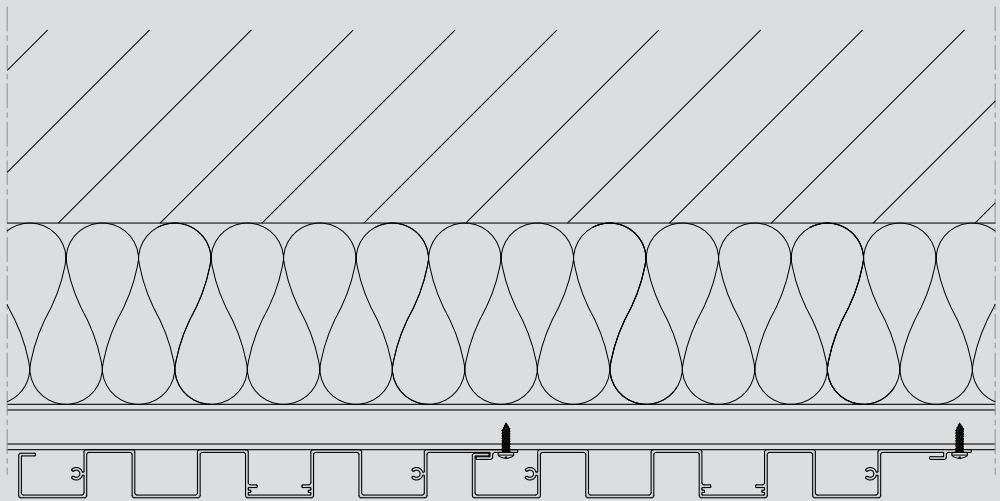

Placed in sections or along the aluminium bars, the lighting options create a trendsetting scenery which reinterprets the meaning of luxury to exciting effect.

TECHNICAL DATA

CODE

WD-2001

WD-2020

WD-2030

WD-2040

WD-2050

Exterior aesthetics	Flat / linear patterns
Profile depth	20-50 mm
Visible aluminum face width	20/30/40/200 mm
Visible aluminum face gap	20/25/30 mm

Performance

Sound Reduction R_w (C;Ctr) ISO 10140-2	40 (-2;-6) dB
---	---------------

Configurations

Horizontal/vertical fixing typologies
Combination between profiles
Combinations with fixed/integrated led lighting

APPLICATIONS

HORIZONTAL SECTION

1

INTERNAL CORNER

EXTERNAL CORNER

3