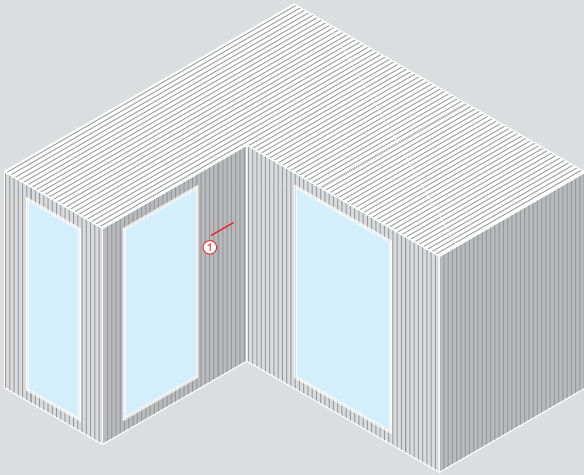

A modern building facade featuring dark, vertical slatted panels. A large glass window reflects the sky and trees. The scene is illuminated by warm, ambient lighting, including a glowing rectangular light fixture in the foreground and recessed lights in the wall. A potted tree is visible through the glass door.

WD-2050

Exterior aesthetics	Flat / linear patterns
Profile depth	20-50 mm
Visible aluminum face width	20/30/40/200 mm
Visible aluminum face gap	20/25/30 mm

Performance

Sound Reduction R_w (C;Ctr) ISO 10140-2	40 (-2;-6) dB
---	---------------

Configurations

Horizontal/vertical fixing typologies
Combination between profiles
Combinations with fixed/integrated led lighting

APPLICATIONS

HORIZONTAL SECTION

1

INTERNAL CORNER

EXTERNAL CORNER

3