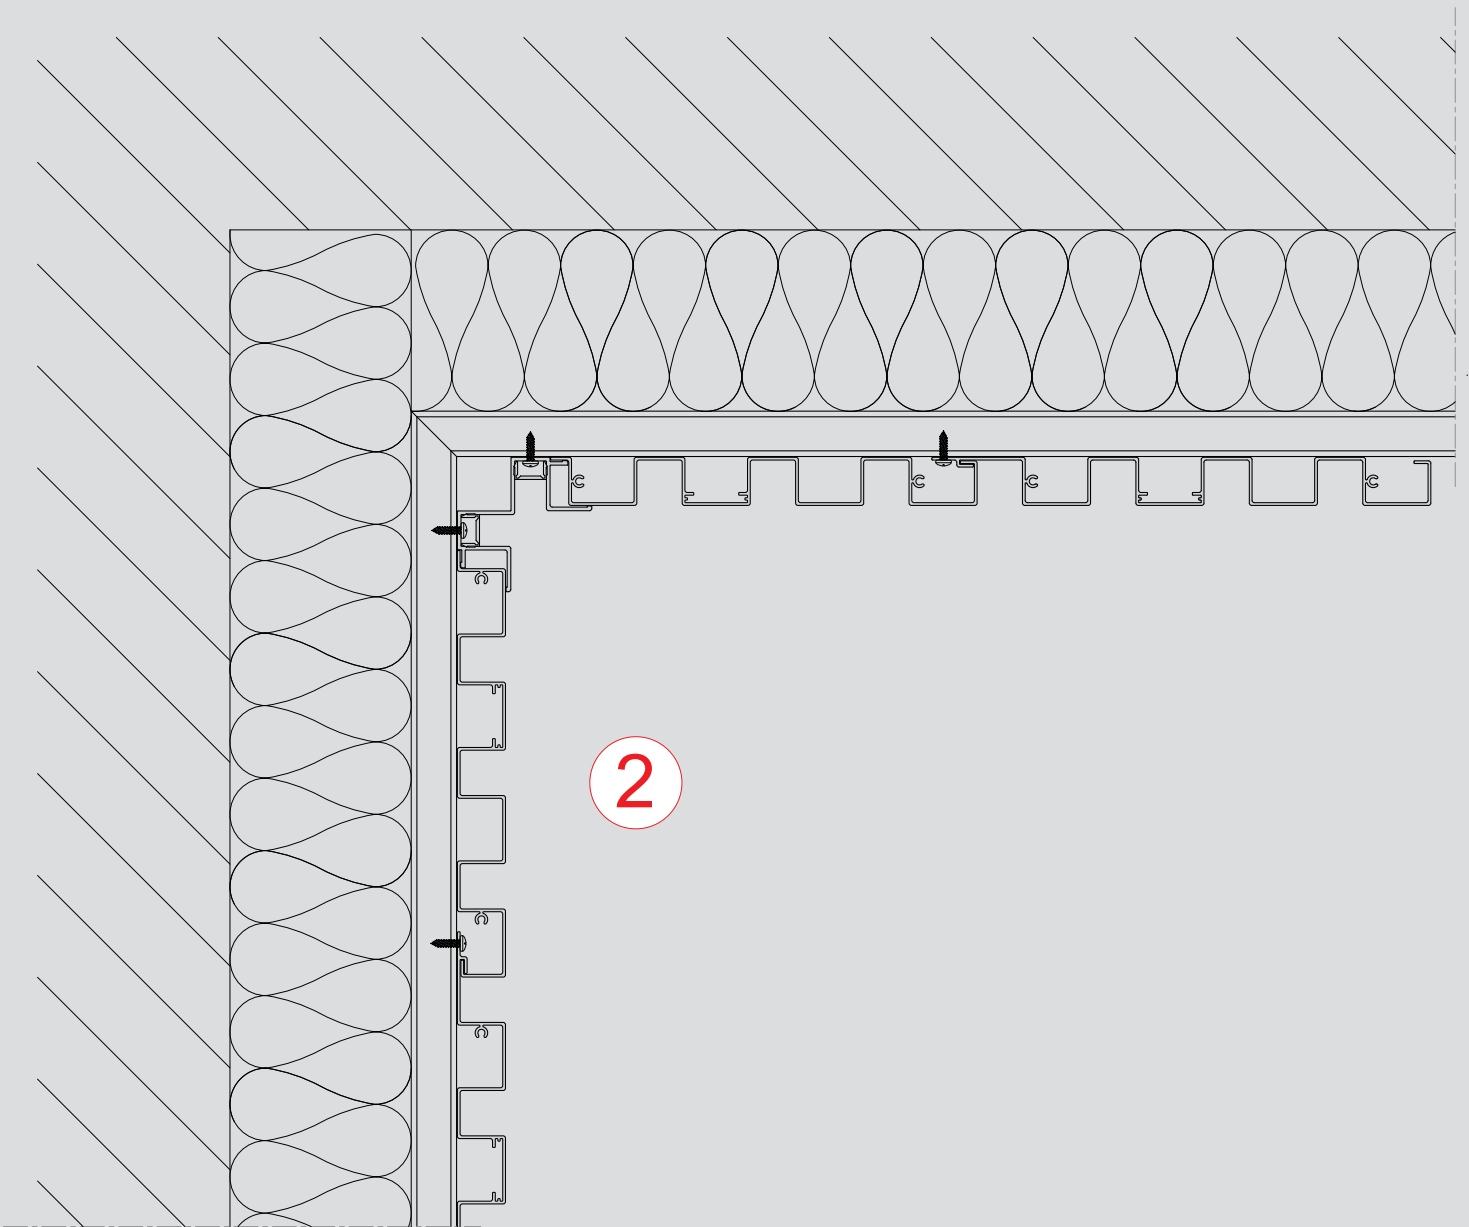

WD-2050

Exterior aesthetics	Flat / linear patterns
Profile depth	20-50 mm
Visible aluminum face width	20/30/40/200 mm
Visible aluminum face gap	20/25/30 mm

Performance

Sound Reduction R_w (C;Ctr) ISO 10140-2	40 (-2;-6) dB
---	---------------

Configurations

Horizontal/vertical fixing typologies
Combination between profiles
Combinations with fixed/integrated led lighting

APPLICATIONS

HORIZONTAL SECTION

1

INTERNAL CORNER

EXTERNAL CORNER

3