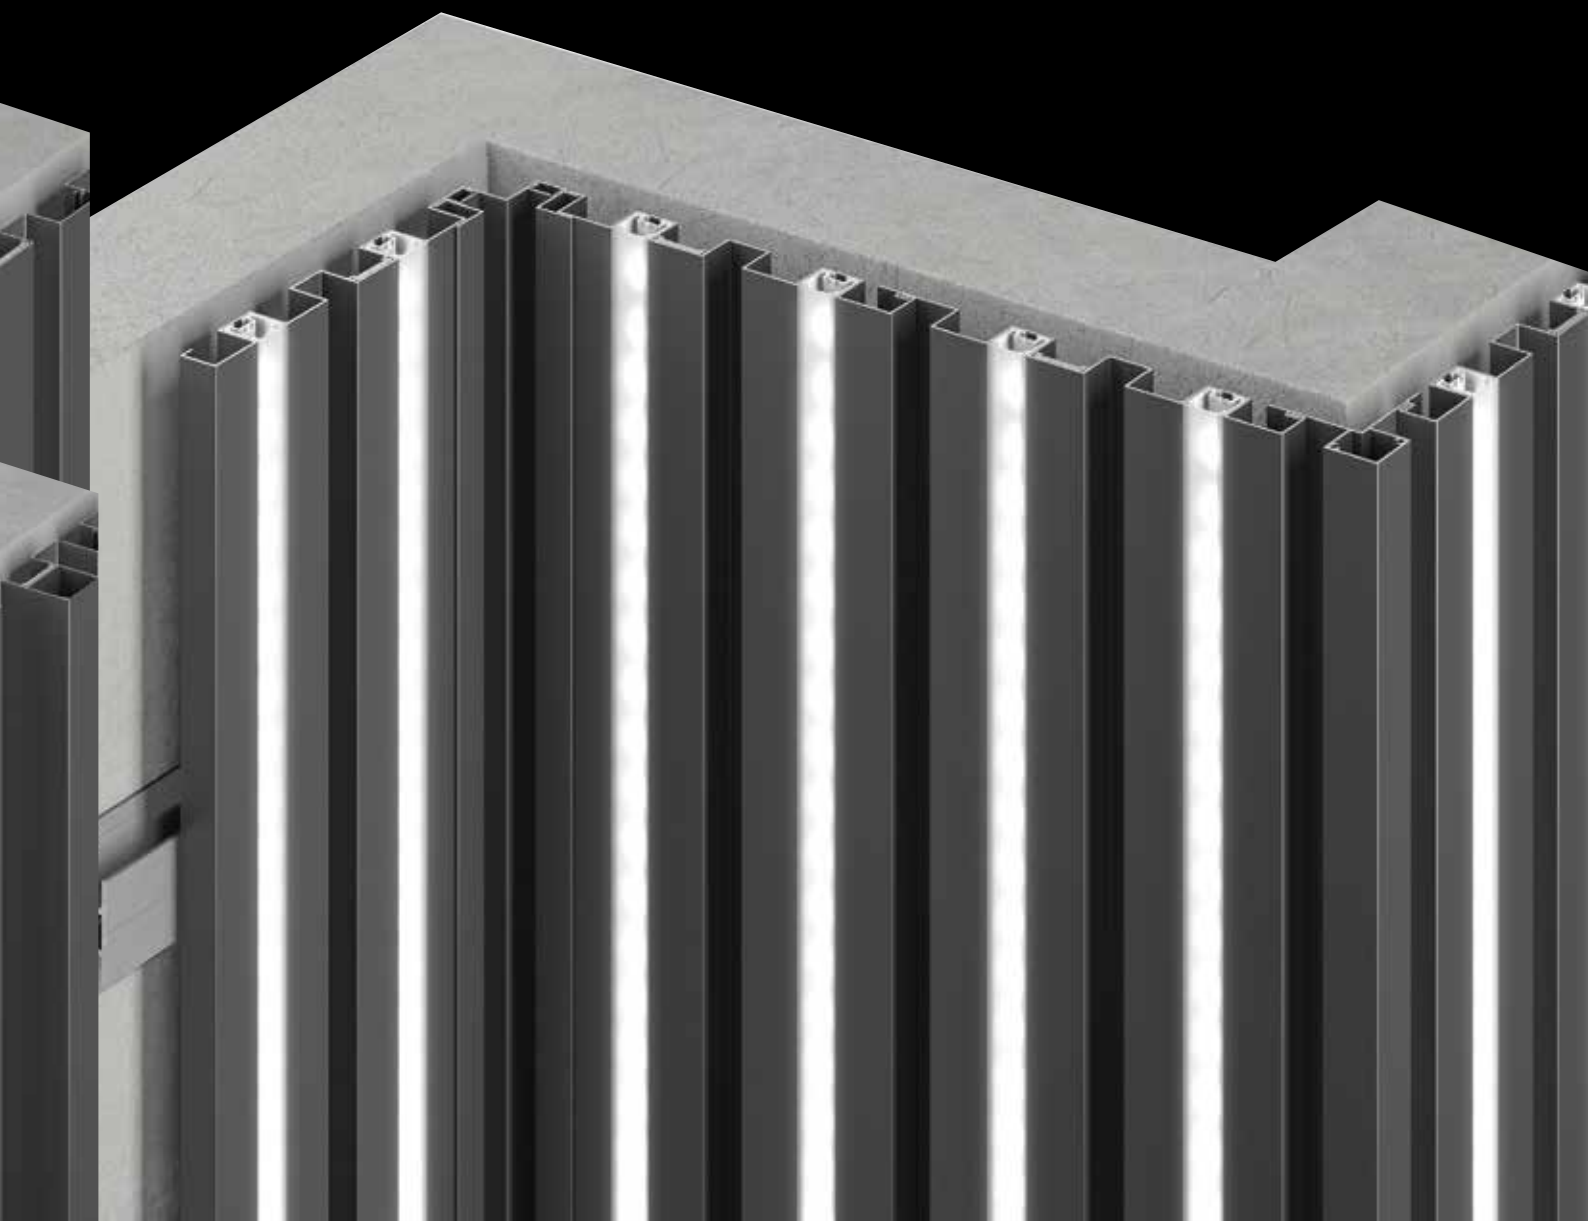

LIGHTING SIGNATURE ON MINIMAL LINES

WD designs enhanced by LED lighting strips, which are perfectly integrated in the aluminium profiles, introduce more dynamism with sharper, more structural lines. The light signature is developing for an even more expressive look.

Placed in sections or along the aluminium bars, the lighting options create a trendsetting scenery which reinterprets the meaning of luxury to exciting effect.