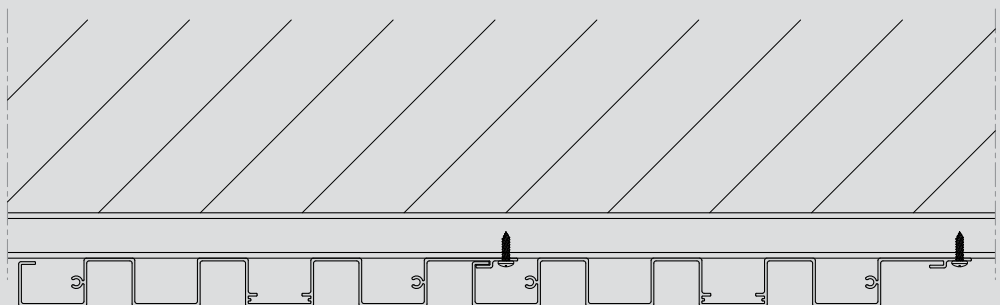

WD-2050

Exterior aesthetics	Flat / linear patterns
Profile depth	20-50 mm
Visible aluminum face width	20/30/40/200 mm
Visible aluminum face gap	20/25/30 mm

Performance

Sound Reduction R_w (C;Ctr) ISO 10140-2	40 (-2;-6) dB
---	---------------

Configurations

Horizontal/vertical fixing typologies
Combination between profiles
Combinations with fixed/integrated led lighting

APPLICATIONS

HORIZONTAL SECTION

1

INTERNAL CORNER

EXTERNAL CORNER

3