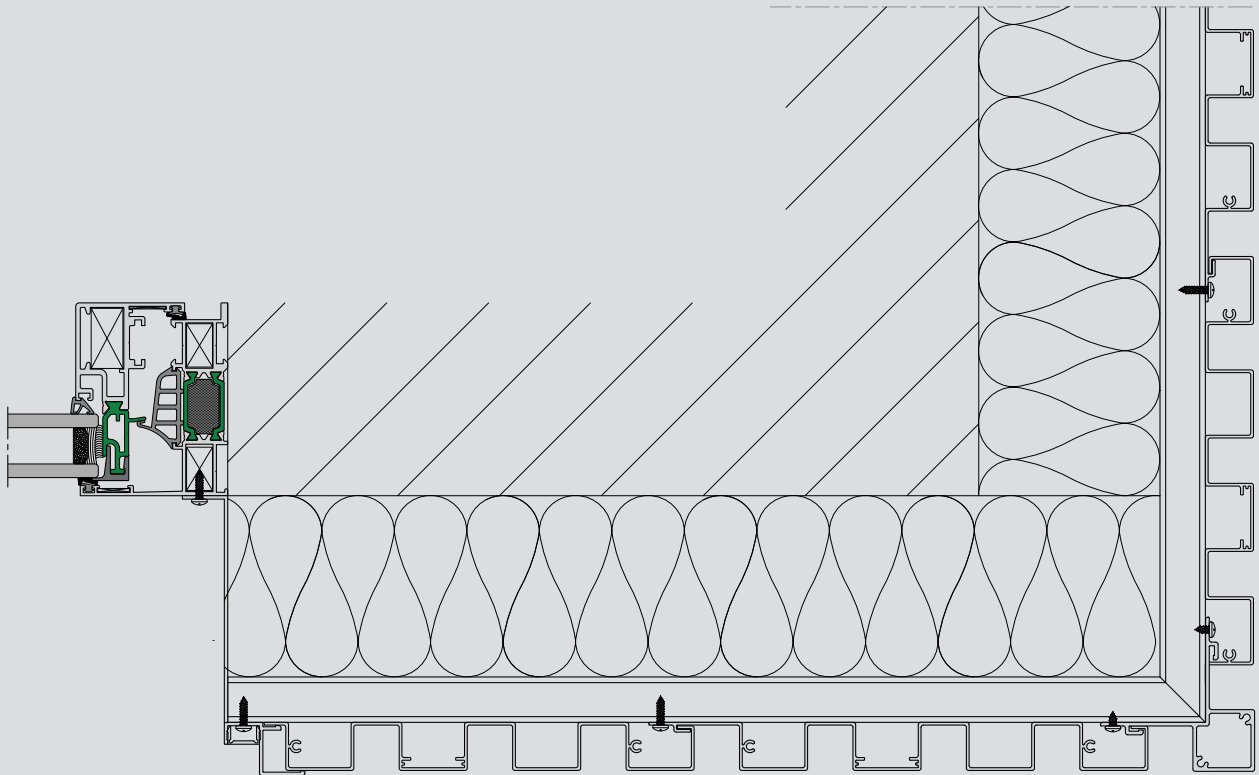

WD-2050

Exterior aesthetics	Flat / linear patterns
Profile depth	20-50 mm
Visible aluminum face width	20/30/40/200 mm
Visible aluminum face gap	20/25/30 mm

Performance

Sound Reduction R_w (C;Ctr) ISO 10140-2	40 (-2;-6) dB
---	---------------

Configurations

Horizontal/vertical fixing typologies
Combination between profiles
Combinations with fixed/integrated led lighting

APPLICATIONS

HORIZONTAL SECTION

1

INTERNAL CORNER

EXTERNAL CORNER

3