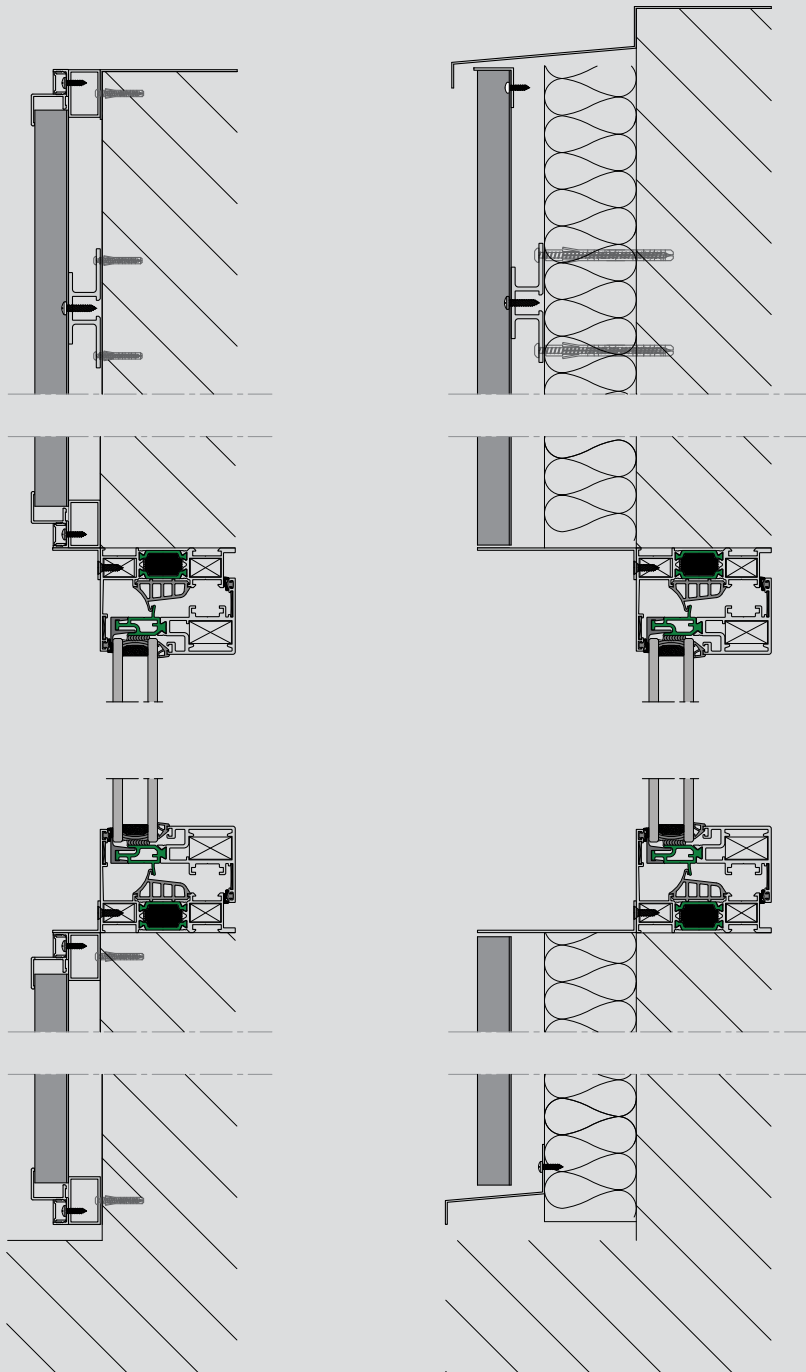

VERTICAL SECTION

5