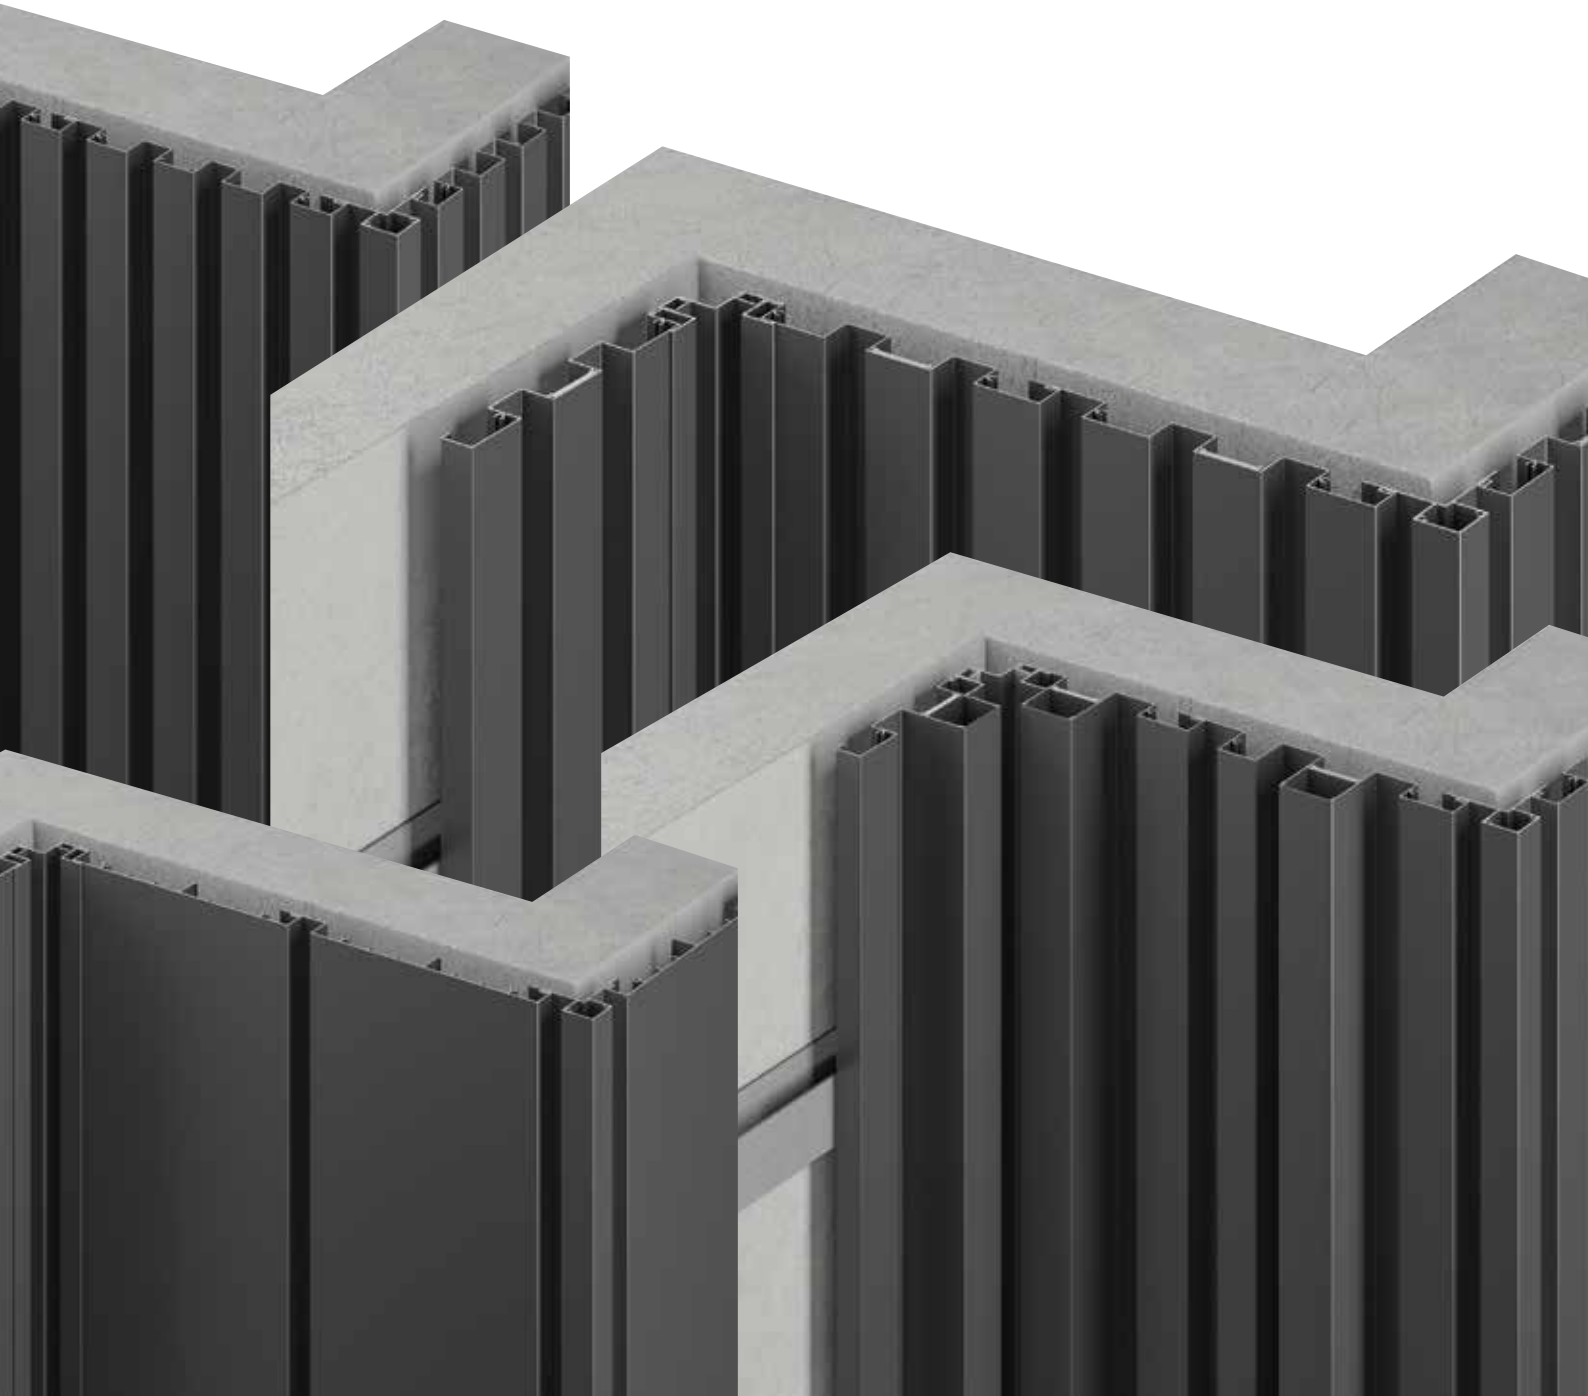

A modern building facade featuring dark, vertical slatted panels. A large glass window reflects the sky and trees. The scene is illuminated by warm, ambient lighting, including a glowing rectangular light fixture in the foreground and recessed lights in the wall. A potted tree is visible through the glass door.

NUMEROUS DECORATIVE OPTIONS

Five designs - constantly increasing - and their combinations are available in multiple colors and finishes to create unlimited personalized options.

Either symmetric or asymmetric, with hollows or flat blades, the various profiles are firmly fixed with one another, offering a stylish result. Furthermore, they can be combined with each other, for even more creative design.