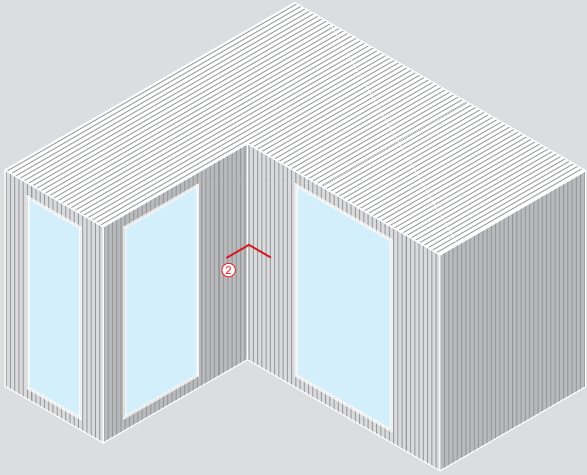

A modern building facade featuring dark, vertical slatted panels. A large glass window reflects the sky and trees. The scene is illuminated by warm, ambient lighting, including a glowing rectangular light fixture in the foreground and recessed lights in the wall. A potted tree is visible through the glass door.

Configurations

Horizontal/vertical fixing typologies
Combination between profiles
Combinations with fixed/integrated led lighting

APPLICATIONS

HORIZONTAL SECTION

1

INTERNAL CORNER

EXTERNAL CORNER

3