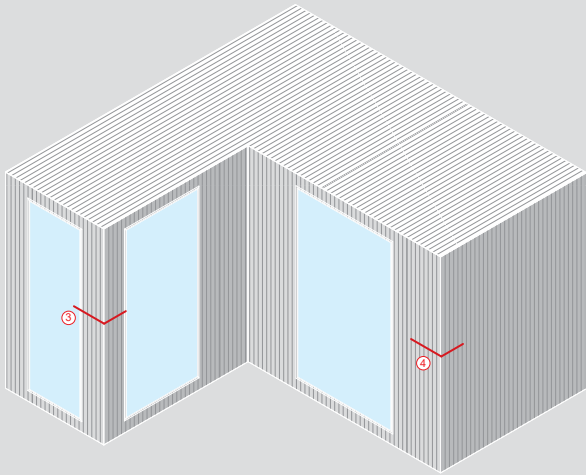

A modern building facade featuring dark, vertical slatted panels. A large glass window reflects the sky and trees. The scene is illuminated by warm, ambient lighting, including a glowing rectangular light fixture in the foreground and recessed lights in the wall. A potted tree is visible through the glass door.

WD-2050

Exterior aesthetics	Flat / linear patterns
Profile depth	20-50 mm
Visible aluminum face width	20/30/40/200 mm
Visible aluminum face gap	20/25/30 mm

Performance

Sound Reduction R_w (C;Ctr) ISO 10140-2	40 (-2;-6) dB
---	---------------

Configurations

Horizontal/vertical fixing typologies
Combination between profiles
Combinations with fixed/integrated led lighting

APPLICATIONS

HORIZONTAL SECTION

1

INTERNAL CORNER

EXTERNAL CORNER

3