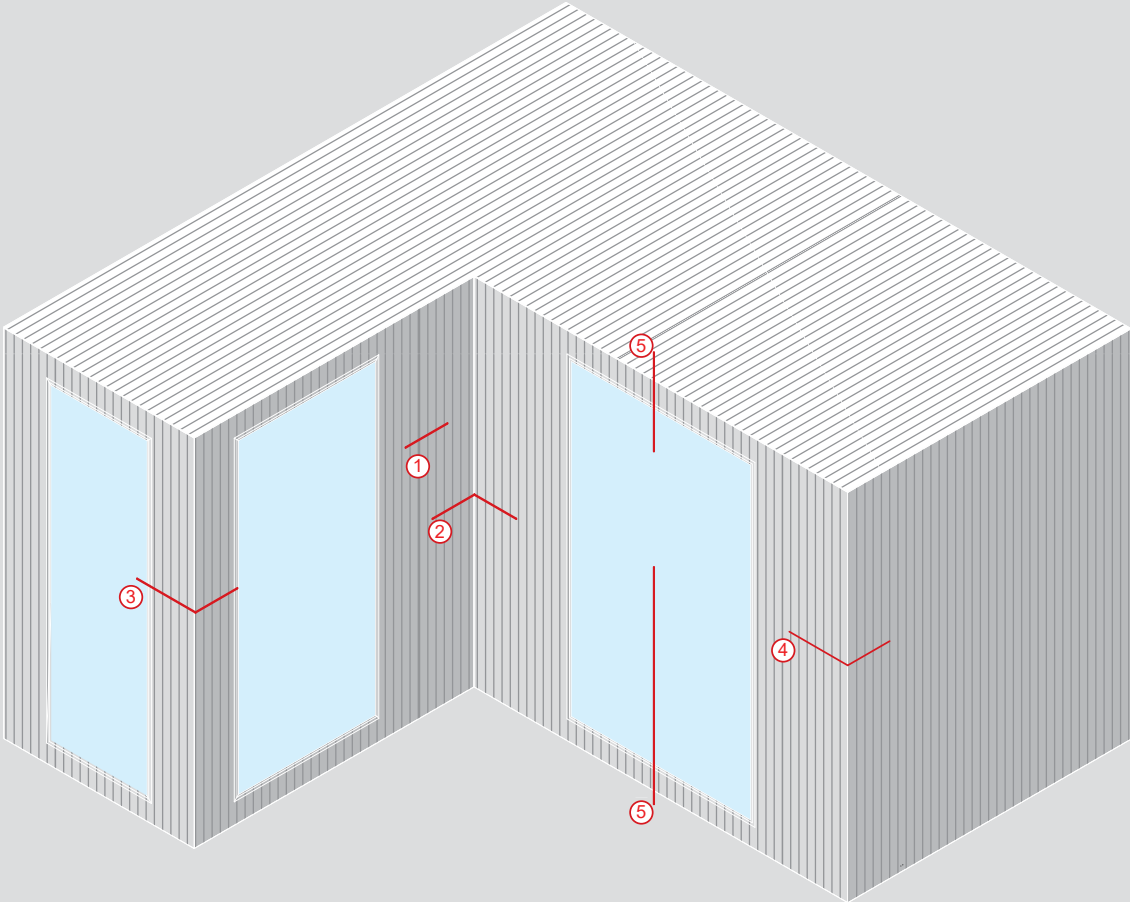

A modern building facade featuring dark, vertical slatted panels. A large glass window reflects the sky and trees. The scene is illuminated by warm, ambient lighting, including a glowing rectangular light fixture in the foreground and recessed lights in the wall. A potted tree is visible through the glass door.

Placed in sections or along the aluminium bars, the lighting options create a trendsetting scenery which reinterprets the meaning of luxury to exciting effect.

TECHNICAL DATA

CODE

WD-2001

WD-2020

WD-2030

WD-2040

WD-2050

Exterior aesthetics	Flat / linear patterns
Profile depth	20-50 mm
Visible aluminum face width	20/30/40/200 mm
Visible aluminum face gap	20/25/30 mm

Performance

Sound Reduction R_w (C;Ctr) ISO 10140-2	40 (-2;-6) dB
---	---------------

Configurations

Horizontal/vertical fixing typologies
Combination between profiles
Combinations with fixed/integrated led lighting

APPLICATIONS

HORIZONTAL SECTION

1

INTERNAL CORNER

EXTERNAL CORNER

3