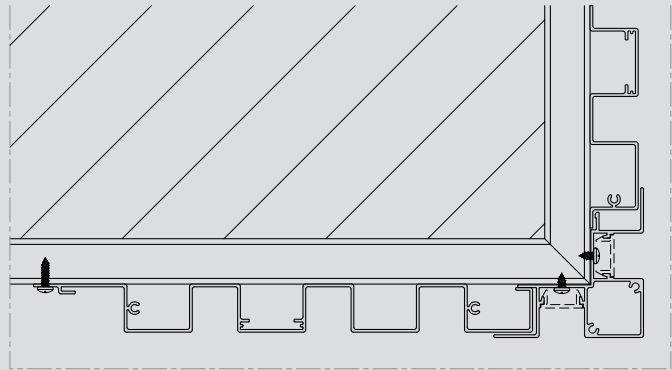

WD-2050

Exterior aesthetics	Flat / linear patterns
Profile depth	20-50 mm
Visible aluminum face width	20/30/40/200 mm
Visible aluminum face gap	20/25/30 mm

Performance

Sound Reduction R_w (C;Ctr) ISO 10140-2	40 (-2;-6) dB
---	---------------

Configurations

Horizontal/vertical fixing typologies
Combination between profiles
Combinations with fixed/integrated led lighting

APPLICATIONS

HORIZONTAL SECTION

1

INTERNAL CORNER

EXTERNAL CORNER

3