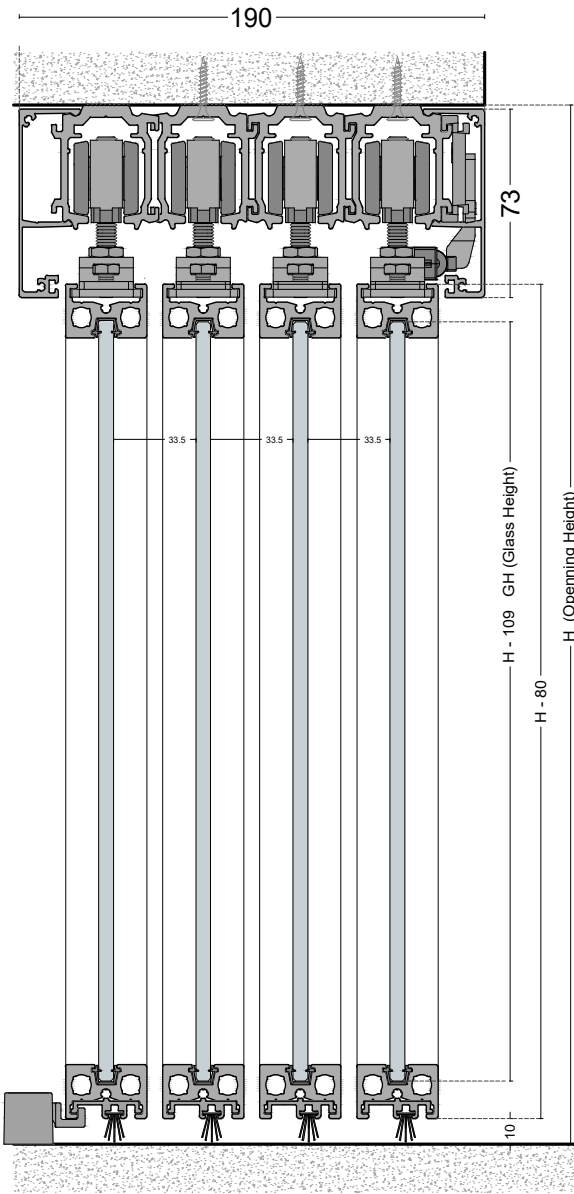

TYOLOGIES

V 2001
Ceiling Installation

V 2002
Ceiling Installation

V 2003
Ceiling Installation

V 2004
Ceiling Installation

V 2005
Front Installation

V 2006
Front Installation

V 2007
Front Installation

V 2008
Ceiling Installation

V 2009
Ceiling Installation

V 2010
Ceiling Installation

V 2001

V 2002

V 2003

V 2004

Material: Aluminium
 Finish: Satin, Natural Anodize
 Glass Thickness: 6mm, 8mm
 Maximum Dimensions: 1000x3000, 1200x2500, 1400x2000