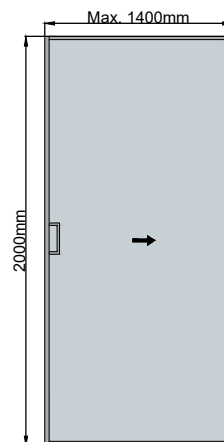

V 2008
Ceiling Installation

V 2009
Ceiling Installation

V 2010
Ceiling Installation

V 2001

V 2002

V 2003

V 2004

Material: Aluminium
 Finish: Satin, Natural Anodize
 Glass Thickness: 6mm, 8mm
 Maximum Dimensions: 1000x3000, 1200x2500, 1400x2000