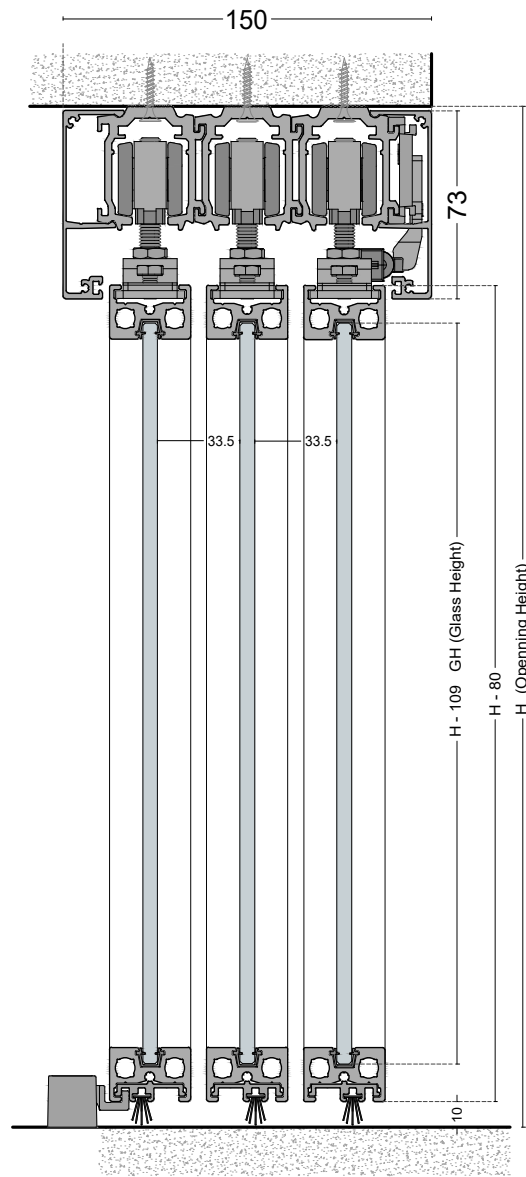

TYOLOGIES

V 2001
Ceiling Installation

V 2002
Ceiling Installation

V 2003
Ceiling Installation

V 2004
Ceiling Installation

V 2005
Front Installation

V 2006
Front Installation

V 2007
Front Installation

V 2008
Ceiling Installation

V 2009
Ceiling Installation

V 2010
Ceiling Installation

V 2001

V 2002

V 2003

V 2004

Material: Aluminium
 Finish: Satin, Natural Anodize
 Glass Thickness: 6mm, 8mm
 Maximum Dimensions: 1000x3000, 1200x2500, 1400x2000