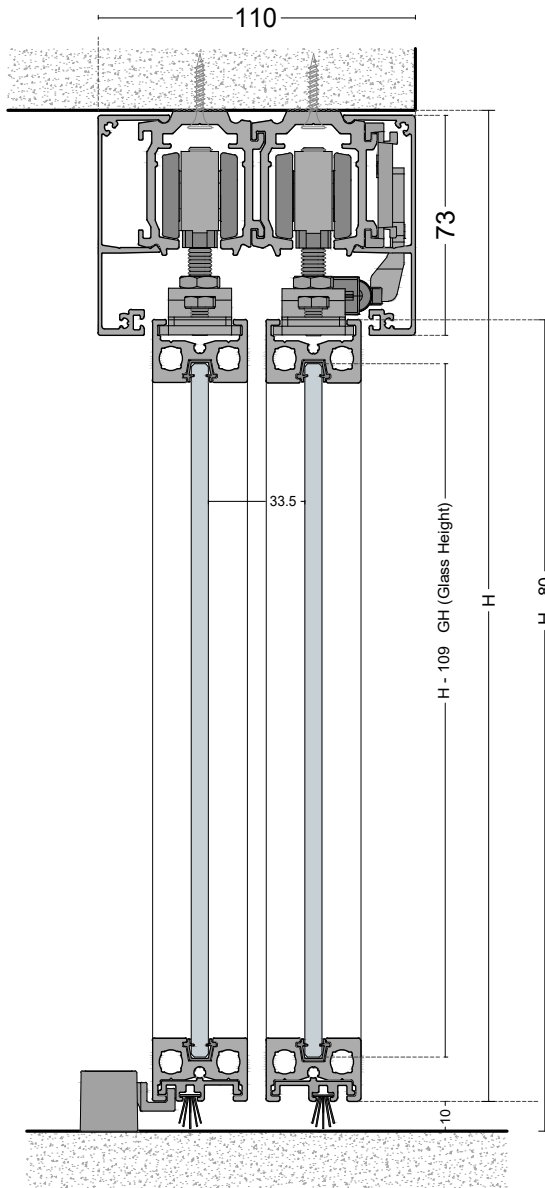

TYOLOGIES

V 2001
Ceiling Installation

V 2002
Ceiling Installation

V 2003
Ceiling Installation

V 2004
Ceiling Installation

V 2005
Front Installation

V 2006
Front Installation

V 2007
Front Installation

V 2008
Ceiling Installation

V 2009
Ceiling Installation

V 2010
Ceiling Installation

V 2001

V 2002

V 2003

V 2004

Material: Aluminium
 Finish: Satin, Natural Anodize
 Glass Thickness: 6mm, 8mm
 Maximum Dimensions: 1000x3000, 1200x2500, 1400x2000