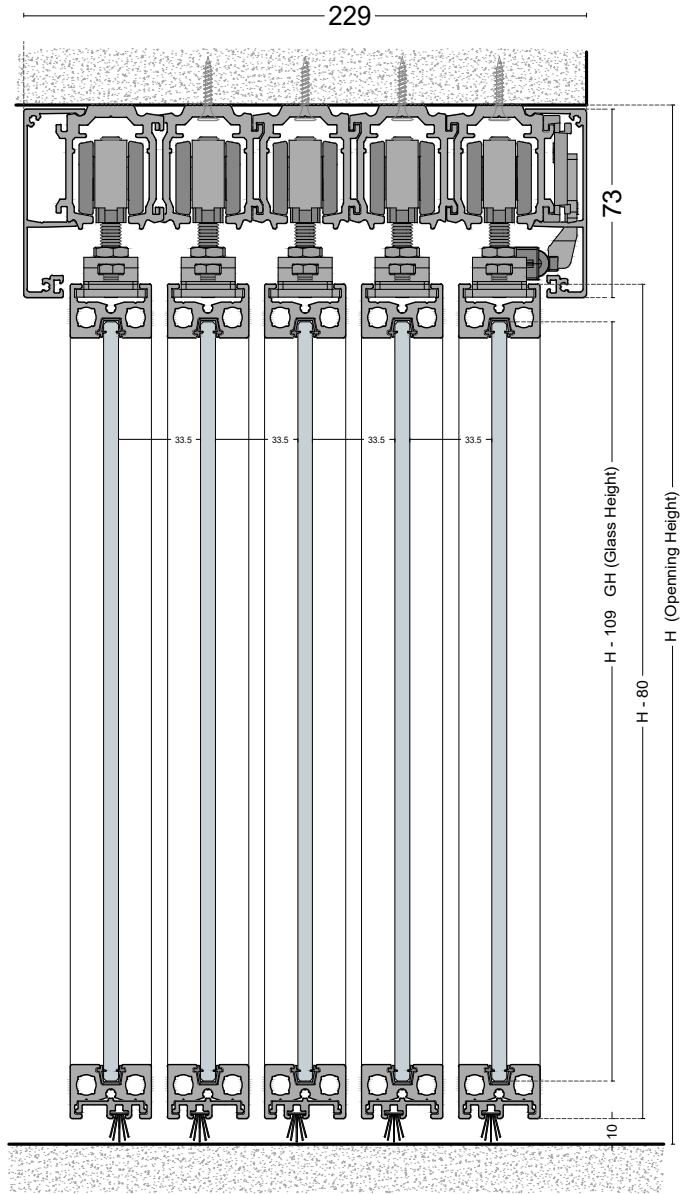

TYOLOGIES

V 2001
Ceiling Installation

V 2002
Ceiling Installation

V 2003
Ceiling Installation

V 2004
Ceiling Installation

V 2005
Front Installation

V 2006
Front Installation

V 2007
Front Installation

V 2008
Ceiling Installation

V 2009
Ceiling Installation

V 2010
Ceiling Installation

V 2001

V 2002

V 2003

V 2004

Material: Aluminium
 Finish: Satin, Natural Anodize
 Glass Thickness: 6mm, 8mm
 Maximum Dimensions: 1000x3000, 1200x2500, 1400x2000