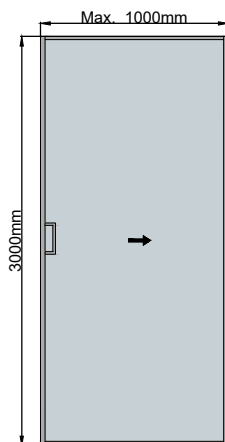

V 2008
Ceiling Installation

V 2009
Ceiling Installation

V 2010
Ceiling Installation

V 2001

V 2002

V 2003

V 2004

Material: Aluminium
 Finish: Satin, Natural Anodize
 Glass Thickness: 6mm, 8mm
 Maximum Dimensions: 1000x3000, 1200x2500, 1400x2000