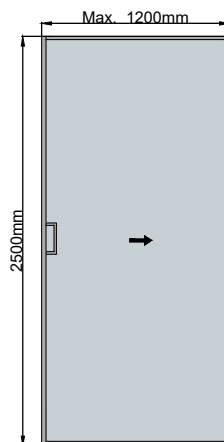

V 2008
Ceiling Installation

V 2009
Ceiling Installation

V 2010
Ceiling Installation

V 2001

V 2002

V 2003

V 2004

Material: Aluminium
 Finish: Satin, Natural Anodize
 Glass Thickness: 6mm, 8mm
 Maximum Dimensions: 1000x3000, 1200x2500, 1400x2000